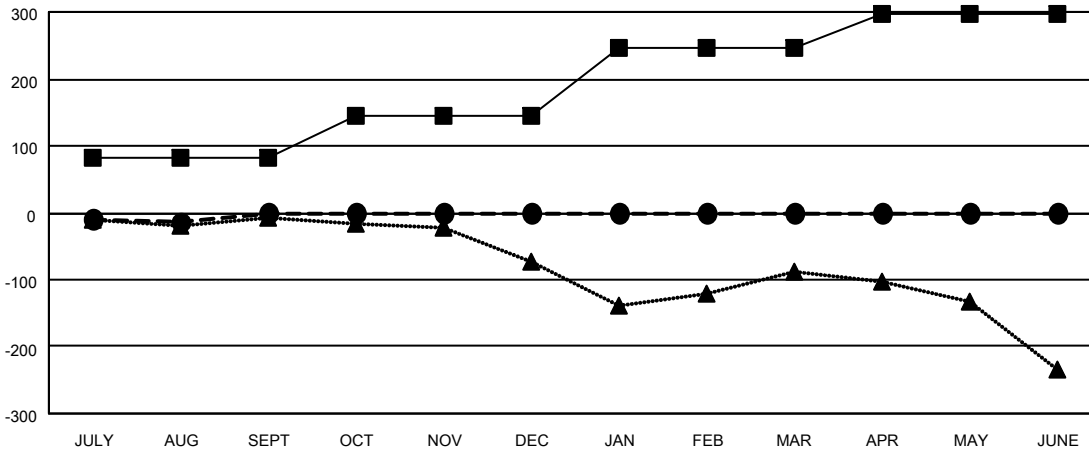

GMT MONTHLY MEMBERSHIP PROGRESS REPORT

Results as of: 8/31/2024

Multiple District 16

LOCATION: NEW JERSEY

GMT: OPEN

GMT CA 1

Clubs			
RESULTS FOR 2024-2025			
QUARTER	NEW CLUB GOAL	NEW CLUBS	DROPPED CLUBS
JULY/AUG/SEPT	0	1	1
OCT/NOV/DEC	2	0	0
JAN/FEB/MAR	1	0	0
APR/MAY/JUNE	1	0	0

Members			
RESULTS FOR 2024-2025			
QUARTER	MEMBER GROWTH NET GOAL	MEMBER GROWTH ACTUAL	DROPPED MEMBERS ACTUAL (including transfers)
JULY/AUG/SEPT	82	76	73
OCT/NOV/DEC	62	0	0
JAN/FEB/MAR	102	0	0
APR/MAY/JUNE	52	0	0

GOALS AND ACTUAL NEW CLUBS CUMULATIVE

- - CURRENT YEAR GOALS FOR NEW CLUBS
- - CURRENT YEAR ACTUAL NEW CLUBS
- ▲ - LAST YEAR ACTUAL NEW CLUBS

GOALS AND ACTUAL MEMBERS CUMULATIVE

- - MEMBER GROWTH NET GOAL
- - MEMBER GROWTH ACTUAL
- ▲ - LAST YEAR MEMBERSHIP ACTUAL